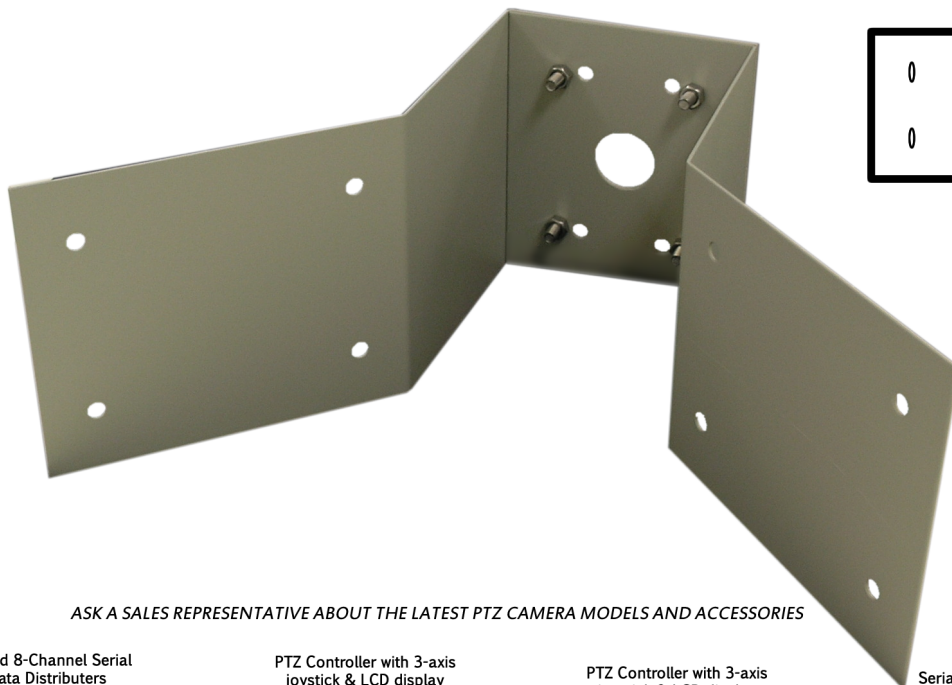

COR-SP4BWC

OUTDOOR CORNER BRACKET

Constructed of heavy duty aluminum alloy with beige baked finished. Includes hardware packet.

Shown above with Wall Mount Bracket Model COR-SP4BWE, sold separately.

ASK A SALES REPRESENTATIVE ABOUT THE LATEST PTZ CAMERA MODELS AND ACCESSORIES

4- and 8-Channel Serial Data Distributors

COR-RSD4/8

PTZ Controller with 3-axis joystick & LCD display

COR-CN430

PTZ Controller with 3-axis joystick & LCD display

COR-CN530

Serial Data Converter

COR-CN550

USB Breakout & Converter

COR-CN560

COR-SP3SP4