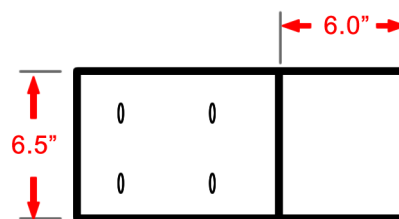

COR-SP4BWC

OUTDOOR CORNER BRACKET

Constructed of heavy duty aluminum alloy with beige baked finished. Includes hardware packet.

Shown above with Wall Mount Bracket Model COR-SP4BWE, sold separately.

ASK A SALES REPRESENTATIVE ABOUT THE LATEST PTZ CAMERA MODELS AND ACCESSORIES