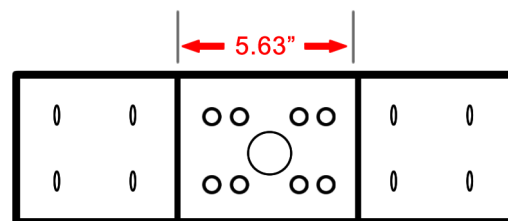

COR-SP4BWC

OUTDOOR CORNER BRACKET

Constructed of heavy duty aluminum alloy with beige baked finished. Includes hardware packet.

Shown above with Wall Mount Bracket Model COR-SP4BWE, sold separately.

ASK A SALES REPRESENTATIVE ABOUT THE LATEST PTZ CAMERA MODELS AND ACCESSORIES

4- and 8-Channel Serial Data Distributors

COR-RSD4/8

PTZ Controller with 3-axis joystick & LCD display

COR-CN430

PTZ Controller with 3-axis joystick & LCD display

COR-CN530

Serial Data Converter

COR-CN550