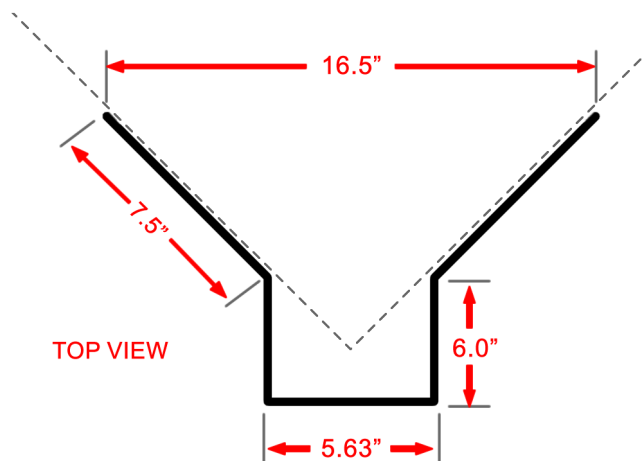

COR-SP4BWC

OUTDOOR CORNER BRACKET

Constructed of heavy duty aluminum alloy with beige baked finished. Includes hardware packet.

Shown above with Wall Mount Bracket Model COR-SP4BWE, sold separately.

ASK A SALES REPRESENTATIVE ABOUT THE LATEST PTZ CAMERA MODELS AND ACCESSORIES