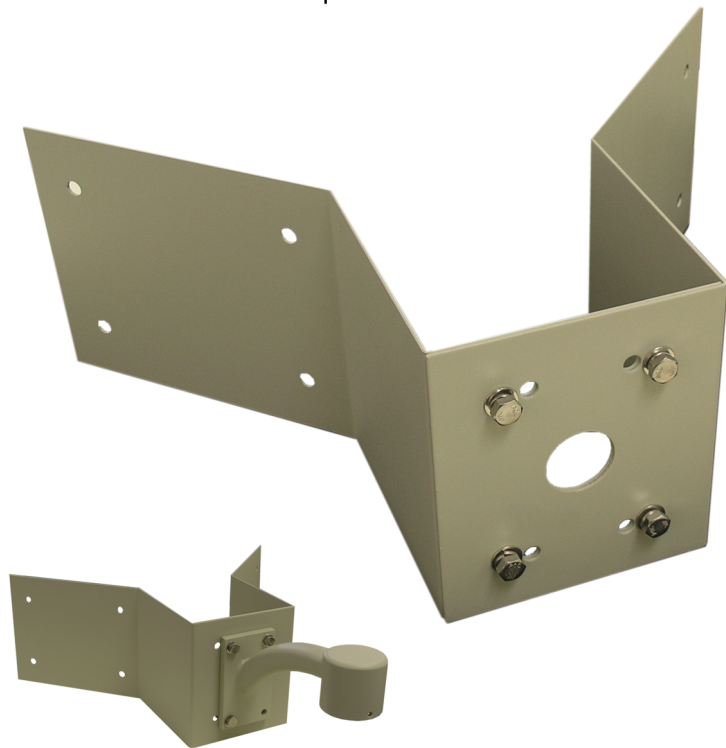

COR-SP4BWC

OUTDOOR CORNER BRACKET

Constructed of heavy duty aluminum alloy with beige baked finished. Includes hardware packet.

Shown above with Wall Mount Bracket Model COR-SP4BWE, sold separately.

ASK A SALES REPRESENTATIVE ABOUT THE LATEST PTZ CAMERA MODELS AND ACCESSORIES

4- and 8-Channel Serial Data Distributors

COR-RSD4/8

PTZ Controller with 3-axis joystick & LCD display

COR-CN430

PTZ Controller with 3-axis joystick & LCD display

COR-CN530

Serial Data Converter

COR-CN550

USB Breakout & Converter

COR-CN560

COR-SP3SP4