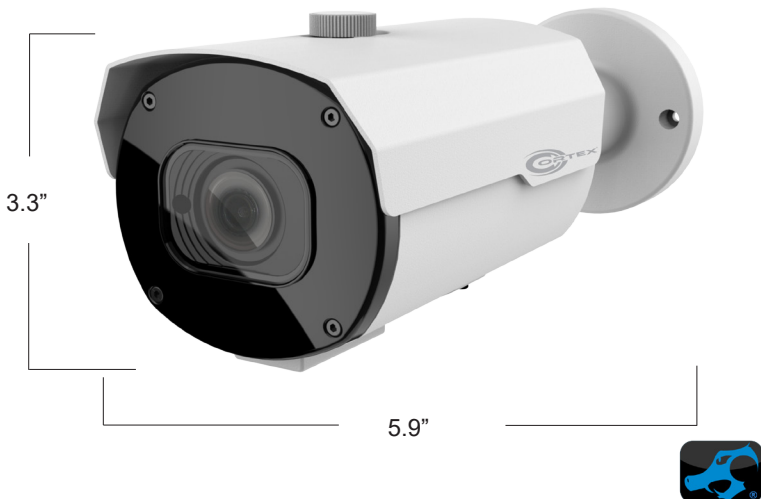

COR-IP8BF

8MP WIDE ANGLE NETWORK CAMERA with DRAGONFIRE® INFRARED

KEY FEATURES

- 1/2.5" Progressive CMOS
- 3.6mm IR Wide Angle Lens
- Premium Components
- Dragonfire® LED
- IR Range up to 100 feet
- Metal Housing IP66 Waterproof
- 3840 (H) × 2160 (V) Resolution

SPECIFICATIONS

Resolution	8MP 3840(H)×2160(V)
Image Sensor	1/2.5" Progressive CMOS 8.51M pixels
Min.Illumination	Color 0.01lux @ F1.2(AGC ON) ; B/W 0 lux @ IR ON
Shutter Time	Auto/Manual 1/5 ~ 1/20000s
Shutter Controls	Active Shutter Controls
Lens	3.6mm wide angle
F-Stop	F 2.0 ±5%
Day & Night	Auto switching infrared-cut filter (OSD on/off)
WDR	Digital
Video Compression	H.265 / H.264
Video Bit Rate	8Kbps ~ 8Mbps
Video Streaming	3 individually adjustable streams
Frame Rate	Mainstream 8MP (3840x2160),4MP(2592x1520) 3MP(2304x1296),1080P(1920x1080), 720P(1280x720), Substeam 1080P(1920x1080),720P(1280x720), VGA(640x480),QVGA(320x240) Mobilestream VGA(640x480), QVGA(320x240)
Image Settings	Image rotate, Saturation, Contrast, Hue, Brightness, Sharpness
BLC	Supported
ROI	Supported
Privacy Mask	Supported

AI Analytics	Cross line Detection, Intrusion Detection, Stationary Object Alert, Peder- trian Detection, Face Detection, Cross Counting
Protocols	CP/IP,IPv4v6,HTTP,DHCP,DNS, DDNS,RTP/RTSP,PPPoE, SMTP,NTP,UPnP,SNMP,HTTPS,FTP
Compatibility	Open Compatibility, API, CortexPlug&Play
Interface	RJ45 10M / 100M Ethernet interface
Illumination	DragonFire® 1pc (Cortex Matrix Array) LED
IR Range	Up to 100 feet (30m)
ePTZ	Digital Pan Tilt Zoom
Alarm Trigger	N/A
Audio	N/A
Connectors	Rj45 and 2.1mm power jack
Reset System	Software
PoE	Yes, IEEE 802.3af / IEEE 802.3at
SD Card	Internal
Casing	Metal Housing IP66 Waterproof
Power Supply	DC 12V / POE
Consumption	≤ 7W
Storage Temperature	-30~+60°C (-22~+140°F)
Operating Temperature	-30~+55°C (-22~+131°F)
Dimensions	77 X 150mm (3 X 5.9 inches)
Weight	Approximately 1.02 lbs (463g)