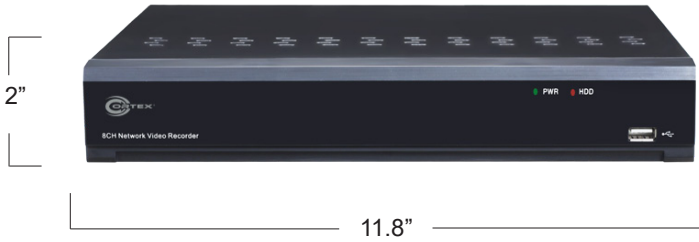

8 CHANNEL NETWORK VIDEO RECORDER with POE

SPECIFICATIONS

VIDEO *	
Resolution	8MP ,5MP, 3MP , 2MP (1080P) ,1.3MP (960P), 1.0MP (720P)
*RECORDING BANDWIDTH	
Recording Bandwidth Input	76Mbps
Recording Bandwidth Output	32Mbps
Video System	NTSC / PAL
Operation System	Linux (embedded)
IP Video Input	8ch PoE
LIVE / PLAYBACK *	
Compression	Audio : G.711A;G.711U Video : H.264/H.264+/H.265/H.265+
Frame rate	4K: 30fps 4MP: 60fps 2MP:120fps
Event	MD (Sensitivity Level 1~8) , Videlo loss Beep, Email, Push notification to Mobile APP
Playback function	Fast forward / backward (2x, 4x, 8x,16x), Slow forward (1/2x, 1/4x, 1/8x,1/16x)
Multiplex Operation	live display - record - playback - backup and network
Fisheye	Use WEB, VMS, CORTEX iQ, local GUI does not support de-warping
Feature	1 / 4 / 6 / 8 / 9 / S.E.Q.
Playback	Max 4CH playback
UI / MONITORING *	
WEB	IE10/11,Safari V12.1 above ,Firefox V.52 above Google chrome V.57 above, Edge V.79 above
Push Notification	Yes
Mobile viewer	CORTEX IQ
AI Smart Feature	Face Recognition (FR) Human&Vehicle Detection (PD&VD) Perimeter Intrusion Detection(PID) Line Crossing Detection(LCD) Cross Counting (CC)Stationary Object Detection (SOD) Heat Map(HM)Crowd Density Detection (CD) Queue Lenght Detection (QD) license Plate Detection (LPD) Rare Sound Detection (RSD)

FEATURES

- Modern Intuitive GUI
- Simultaneous HDMI and VGA Output
- Intelligent Analytics Setup
- Facial Recognition & LPR Databasing
- Quick QR Code Plug and Play
- Multiplex Functionality
- 4K in and 4K out
- 128 Channel CMS