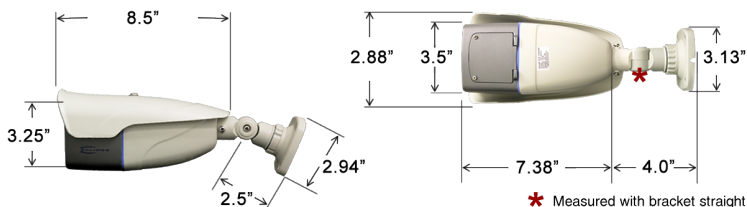

ANALOG
AHD
HIGH DEF

KEY BENEFITS

- 1.37 MEGA PIXEL SENSOR
- DUAL OUTPUT: AHD & ANALOG OSD
- MID RANGE 9-22MM VARIFOCAL MP RATED LENS
- DROP DOWN INSTALLERS PORT
- SMOOTH CONSISTENT LONG RANGE INFRARED
- BRIGHT WHITE DETERRENT STROBE LED
- INDUSTRIAL SURVEILLANCE

Best long range radiant infrared coverage for the price. This premium quality outdoor bullet camera provides users with 720P AHD output or 1200TVL Analog output (OSD Selectable). The built-in infrared array provides exceptionally even and consistent long-distance coverage. The varifocal lens can be adjusted quickly thanks to a weatherproof Installer Port that also conceals an auxiliary video connector for use during installation and the mini-joystick for adjusting the on-screen display (OSD) menu.

SPECIFICATIONS

Video Sensor	1/3" 1.37 Megapixel sensor
Lens	9-22mm Megapixel rated Varifocal lens
Resolution	Digital: 1280x720P Analog: 960H - 1200TVL
IR range	90 - 120 feet / 27-37 meters
IR LED	47 IR LEDS
Video Output	AHD: 720P / 960P BNC CVBS: 1.0 Vp-p Composite Signal (75 Ω)
Electronic Shutter	AUTO/ MANUAL /FLK
Scanning System	Progressive Scan
Minimum Illumination	0.2 LUX (0.0 LUX IR ON)
3D-DNR	OFF / ON (LOW/MIDDLE/HIGH)
Digital WDR	OFF / ON (Level Adjustable) (Long and short exposure)
OSD	Yes
Strobe LED	White strobe LED (enable/disable)
White Balance	AWB/ ATW / PUSH / MANUAL
Back Light Control	OFF / ON
Defog	Digital ON / OFF
TV System	NTSC
Housing	Aluminium alloy
Power Consumption	600mA
Working Temperature	-10°~ to 50°C / -14° +122 °F
Power	12V DC
Dimension(L) (H)	11.38 " x 3.25 " (inches) / 289 x 83 (mm)
Weight	2.2 (lb) / 997.9 (g)