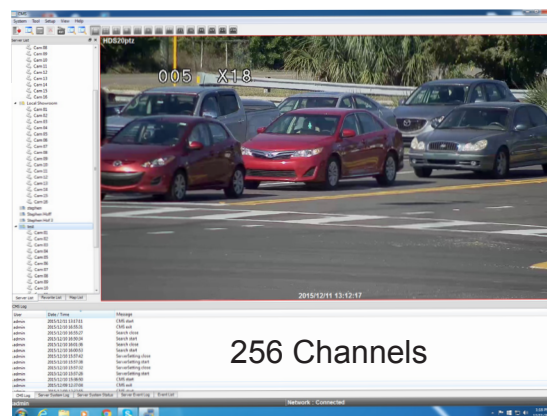

KEY BENEFITS

- 3 - WAY HYBRID DVR
- 16 CH SYNCHRONIZED SIMULTANEOUS PLAYBACK
- INDIVIDUAL SMART AUTO-SENSING INPUTS
- 256 CH EXPANDABLE FULL FUNCTION CMS
- NEXT GENERATION DIGITAL ZOOM
- NETWORK DUAL STREAMING
- FEATURE RICH SMART PHONE APP

Designed for expandability the Hybix bridges the gap between older legacy technology and the next generation technology of full resolution surveillance recording. This 3-way Hybrid DVR is past, present and future-ready with the capability to do CIF, D1, 960H, AHD720, AHD1080.

WORKS WITH ALL HYBIX GENERATION SOLUTIONS