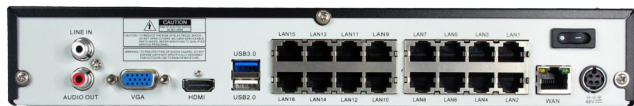

COR-IPN16-P16

16 CHANNEL NETWORK VIDEO RECORDER with POE

REARVIEW

FEATURES

- Modern Intuitive GUI
- Simultaneous HDMI and VGA Output
- Panoramic Dewarping Support
- Intelligent Analytics Setup
- 128 Channel CMS
- Quick QR Code Plug and Play
- Multiplex Functionality
- 4K in and 4K out

SPECIFICATIONS

Bandwidth	Max 168Mbps / 168Mbps
Inputs	16 Channel POE
IP Auto Detect	Cortex® Medallion Plug & Play
Compression	H.264 / H.265 High Efficiency
Multiplex Function	Simultaneous Live, Record, Remote Stream, Smart Phone Link
Recording Resolution	8MP(4K), 5MP, 3MP, 2MP(1080P), 1.3MP(960P), 1.0MP(720P)
Frame Rate	Full frame rate recording
Multi-channel Screen Display	Multi-split interchangeable and custom
Output Interfaces	1 HDMI , 1 VGA Simultaneous (up to 4K 2160p)
Display Resolution	1024x768, 1280x720, 1280x1024, 1440x900, 1920x1080 , 2560x1440, 3840x2160
Digital Zoom	Yes, mouse wheel scroll zoom
Analytics Support	Yes, depends on network camera options
Panoramic Dewarping	Yes, Supported fisheye models
Motorized Camera Support	Yes, Full motorized lens controls
IP Camera Image Controls	Yes, Full Support for Cortex® Medallion Network Cameras
Playback	Calendar, Smart search, Time warp screen shots , VCA Search
Backup	Local and remote backup with clip maker
Alarm IO	4 Alarm In / 1 Alarm Out
Audio Out	RCA Audio Out and HDMI Out