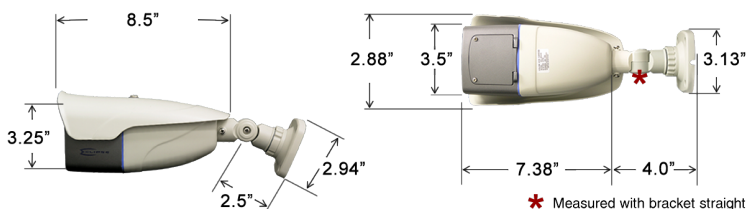

ANALOG
AHD
HIGH DEF

KEY BENEFITS

- 2.43 MEGAPIXEL SENSOR
- DUAL OUTPUT: AHD & ANALOG OSD
- MID RANGE 2.8-12MM VARIFOCAL MP RATED
- DROP DOWN INSTALLERS PORT
- SMOOTH CONSISTENT LONG RANGE INFRARED
- BRIGHT WHITE DETERRENT STROBE LED
- INDUSTRIAL SURVEILLANCE

Best long range radiant infrared coverage for the price. This premium quality outdoor bullet camera provides users with 1080P AHD output or 1200TVL Analog output (OSD Selectable). The built-in infrared array provides exceptionally even and consistent long-distance coverage. The varifocal lens can be adjusted quickly thanks to a weatherproof Installer Port that also conceals an auxiliary video connector for use during installation and the mini-joystick for adjusting the on-screen display (OSD) menu.

SPECIFICATIONS

Video Sensor	1/3" 2.43 Megapixel sensor
Lens	2.8-12mm Megapixel rated Varifocal lens
Resolution	Digital: 1480×1080P Analog: 960H - 1200TVL
IR range	90 - 120 feet / 27-37 meters
IR LED	47 IR LEDS
Video Output	AHD: 1080P / 960P BNC CVBS: 1.0 Vp-p Composite Signal (75 Ω)
Electronic Shutter	AUTO/ MANUAL /FLK
Scanning System	Progressive Scan
Minimum Illumination	0.2 LUX (0.0 LUX IR ON)
3D-DNR	OFF / ON (LOW/MIDDLE/HIGH)
Digital WDR	OFF / ON (Level Adjustable) (Long and short exposure)
OSD	Yes
Strobe LED	White strobe LED (enable/disable)
White Balance	AWB/ ATW / PUSH / MANUAL
Back Light Control	OFF / ON
Defog	Digital ON / OFF
TV System	NTSC
Housing	Aluminium alloy
Power Consumption	600mA
Working Temperature	-10°~ to 50°C / -14° +122 °F
Power	12V DC
Dimension(L) (H)	11.38 " x 3.25 " (inches) / 289 x 83 (mm)
Weight	2.2 (lb) / 997.9 (g)